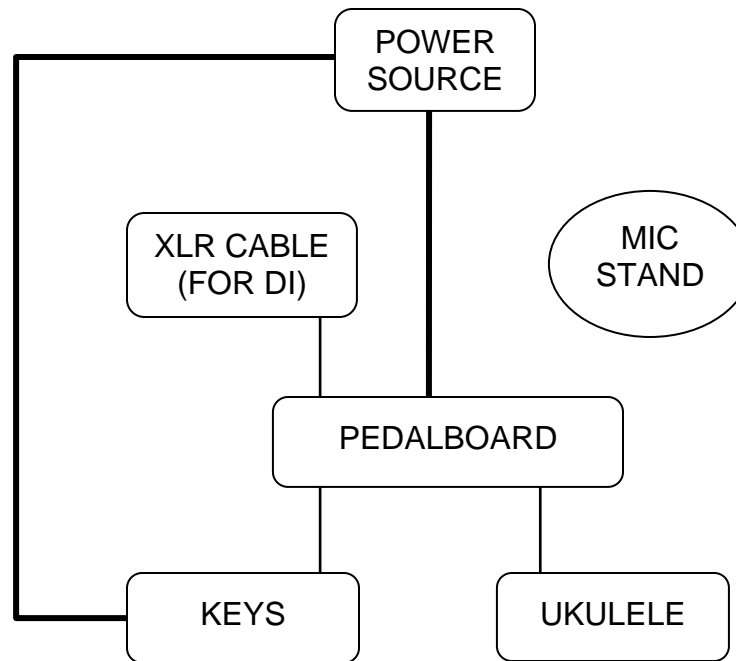

FRONT OF HOUSE

KARLIE GOYA STAGE PLOT

NOTES

- Karlie will provide her own DI and MIC
- A looper pedal is used to loop keys and ukulele
- Effects used on the pedalboard are reverb and delay
- Karlie will be standing throughout her performance

INPUT TO BOARD

1 X MIC
1 X DI